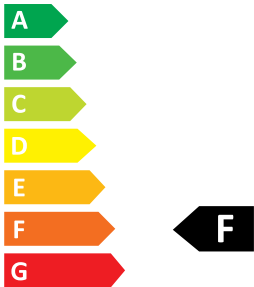

ENERG

Toolight

SWE037-1W 40cm Brush Copper

8

kWh/1000h

2019/2015